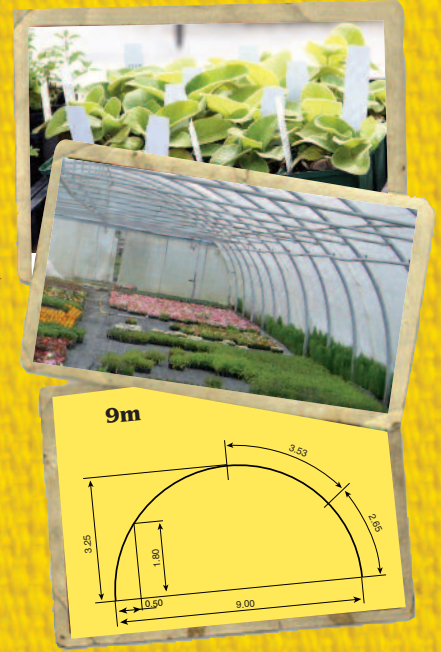

Highbank EST 1969

Unique to Highbank...
Wrinkle free ends

Grow your own Vegetables!

Visit us at Highbank Organic Orchards

Strong Ovalised Framed Tunnel for Domestic and Commercial Vegetable and Flower Production
Steel fully galvanised • Assembly instructions provided (assembly available Nationwide)

Width 9m wide (30ft)

Height to Apex 3.25m (10.65ft)
Hoop Spacing 1.5m (5ft)

Length	10.5m(35ft)	12m(39ft)	15m(49ft)	18m(59ft)	21m(69ft)	24m(79ft)	27m(89ft)	30m(98ft)
Frame Ovalised Steel	€2097	€2309	€2825	€3282	€3738	€4254	€4711	€5167
Long Life Thermal 800g Plastic	€437	€477	€555	€635	€714	€793	€872	€951
Sub Total (Frame and Plastic) Incl. extra plastic for doors	€2535	€2785	€3381	€3917	€4452	€5047	€5583	€6118
Crop Support Bars	€384	€448	€576	€704	€832	€961	€1088	€1216
2xWrinkle Free Gables with Steel Framed Doors	€707	€707	€707	€707	€707	€707	€707	€707
Sub Total	€3626	€3940	€4663	€5328	€5991	€6714	€7377	€8040
Metal Cladding Rail 2 Sides	€374	€419	€520	€626	€730	€832	€937	€1038
TOTAL INCL. ALL OPTIONS & VAT	€4000	€4359	€5183	€5954	€6721	€7546	€8314	€9078